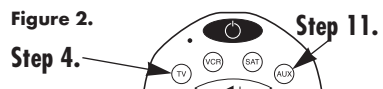

5. To search, aim your URC at your TV.